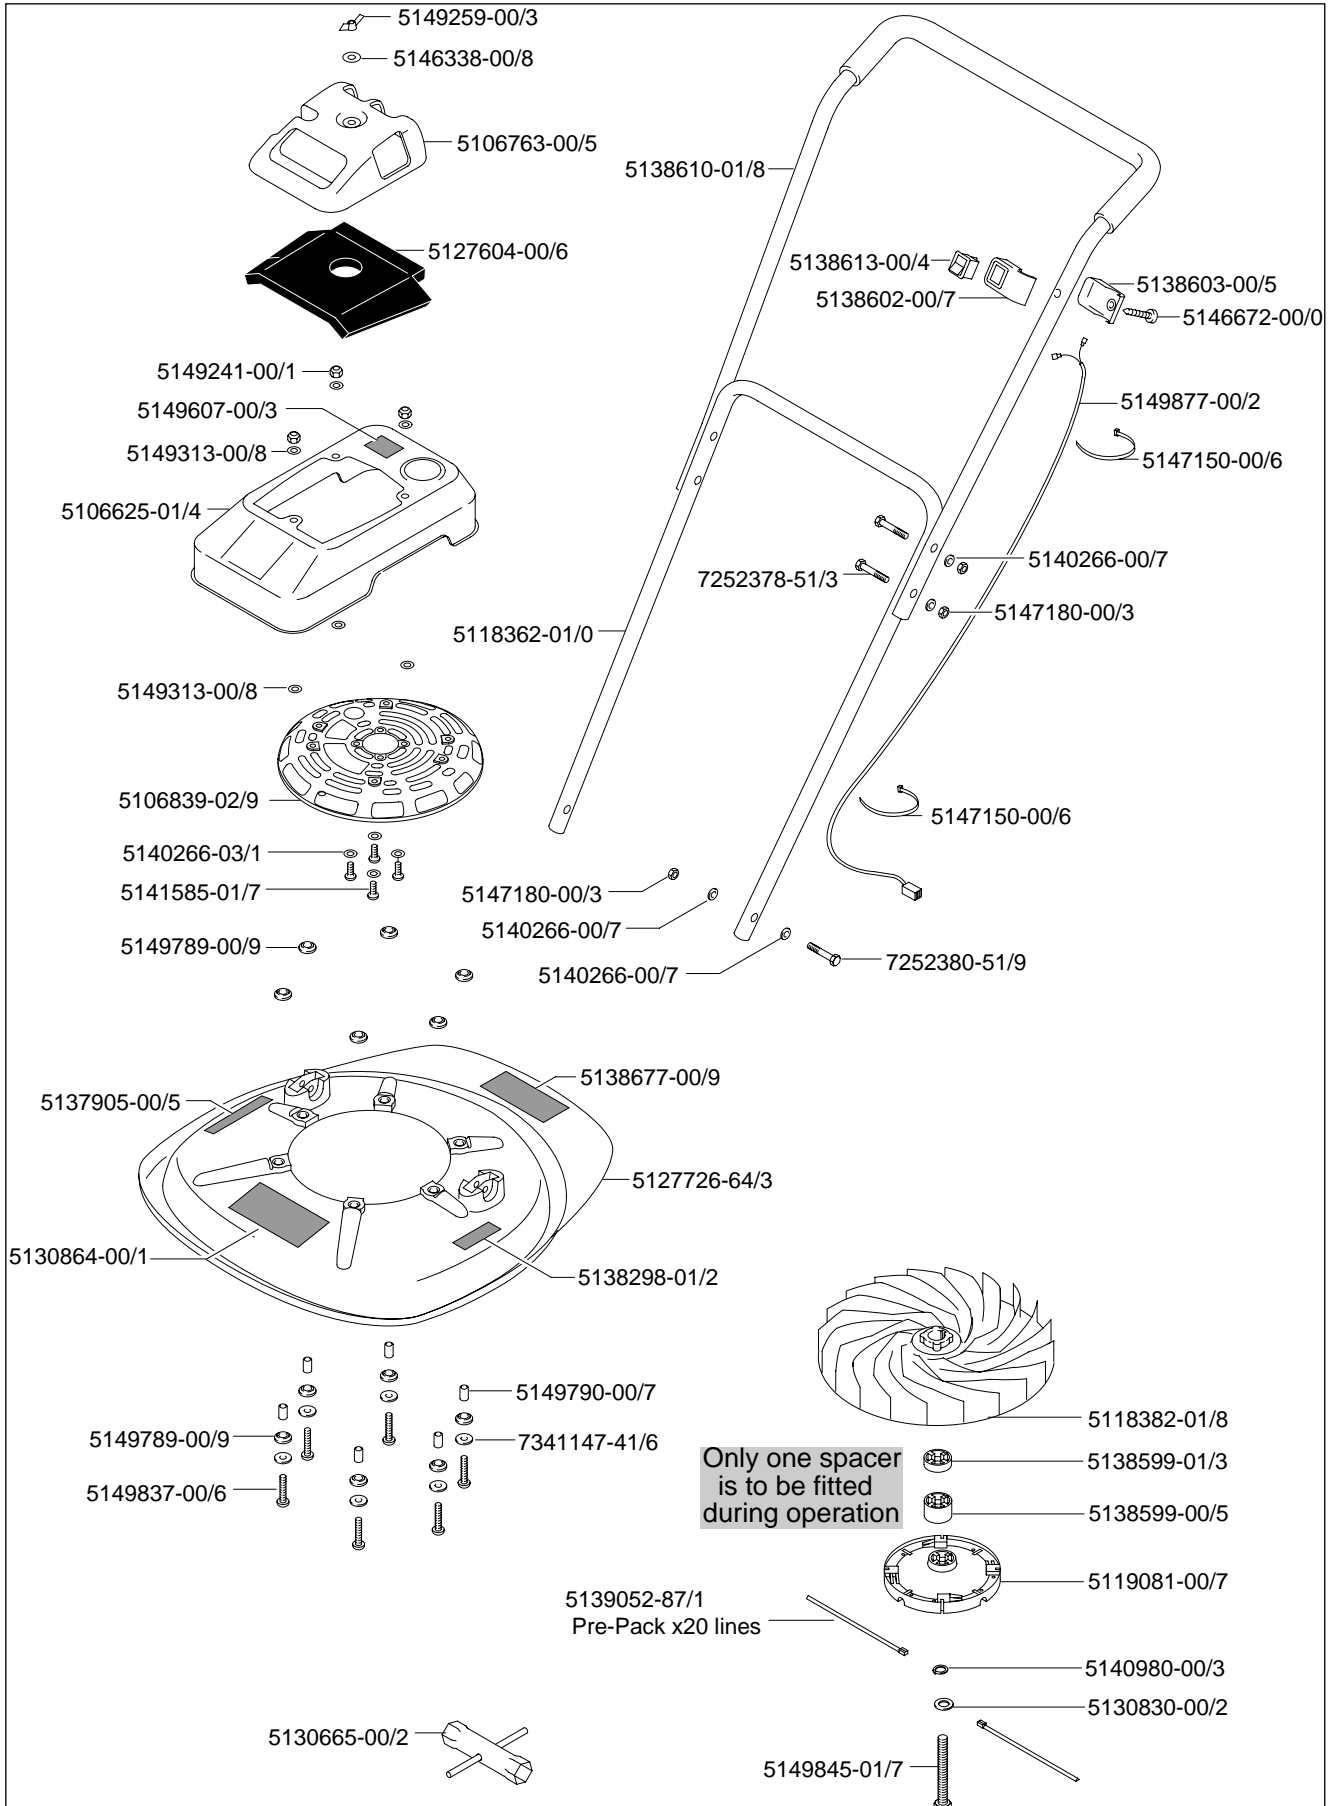

**MODEL** **XL 400**  
 9638504-59 9638506-59

**ILLUSTRATED PARTS LIST**

## Turbo Trim XL400

Technical Specifications	Turbo Trim XL400
Cutting width	40cm
Cutting System	Trimmer Line
Cutting Heights	3 (10- 40mm)
Engine	49cc Tecumseh
Carton Dimensions	705x540x415mm
Weight (unpacked)	10.5kg
Weight (packed)	13kg
Product Number	9638504-59
Bar Code	5011759 02735-9

Pre-Pack	Part No.	Bar Code	Flymo Ref.
Cutting Lines x 20	5139052-87	5011759 90593-0	FLY028