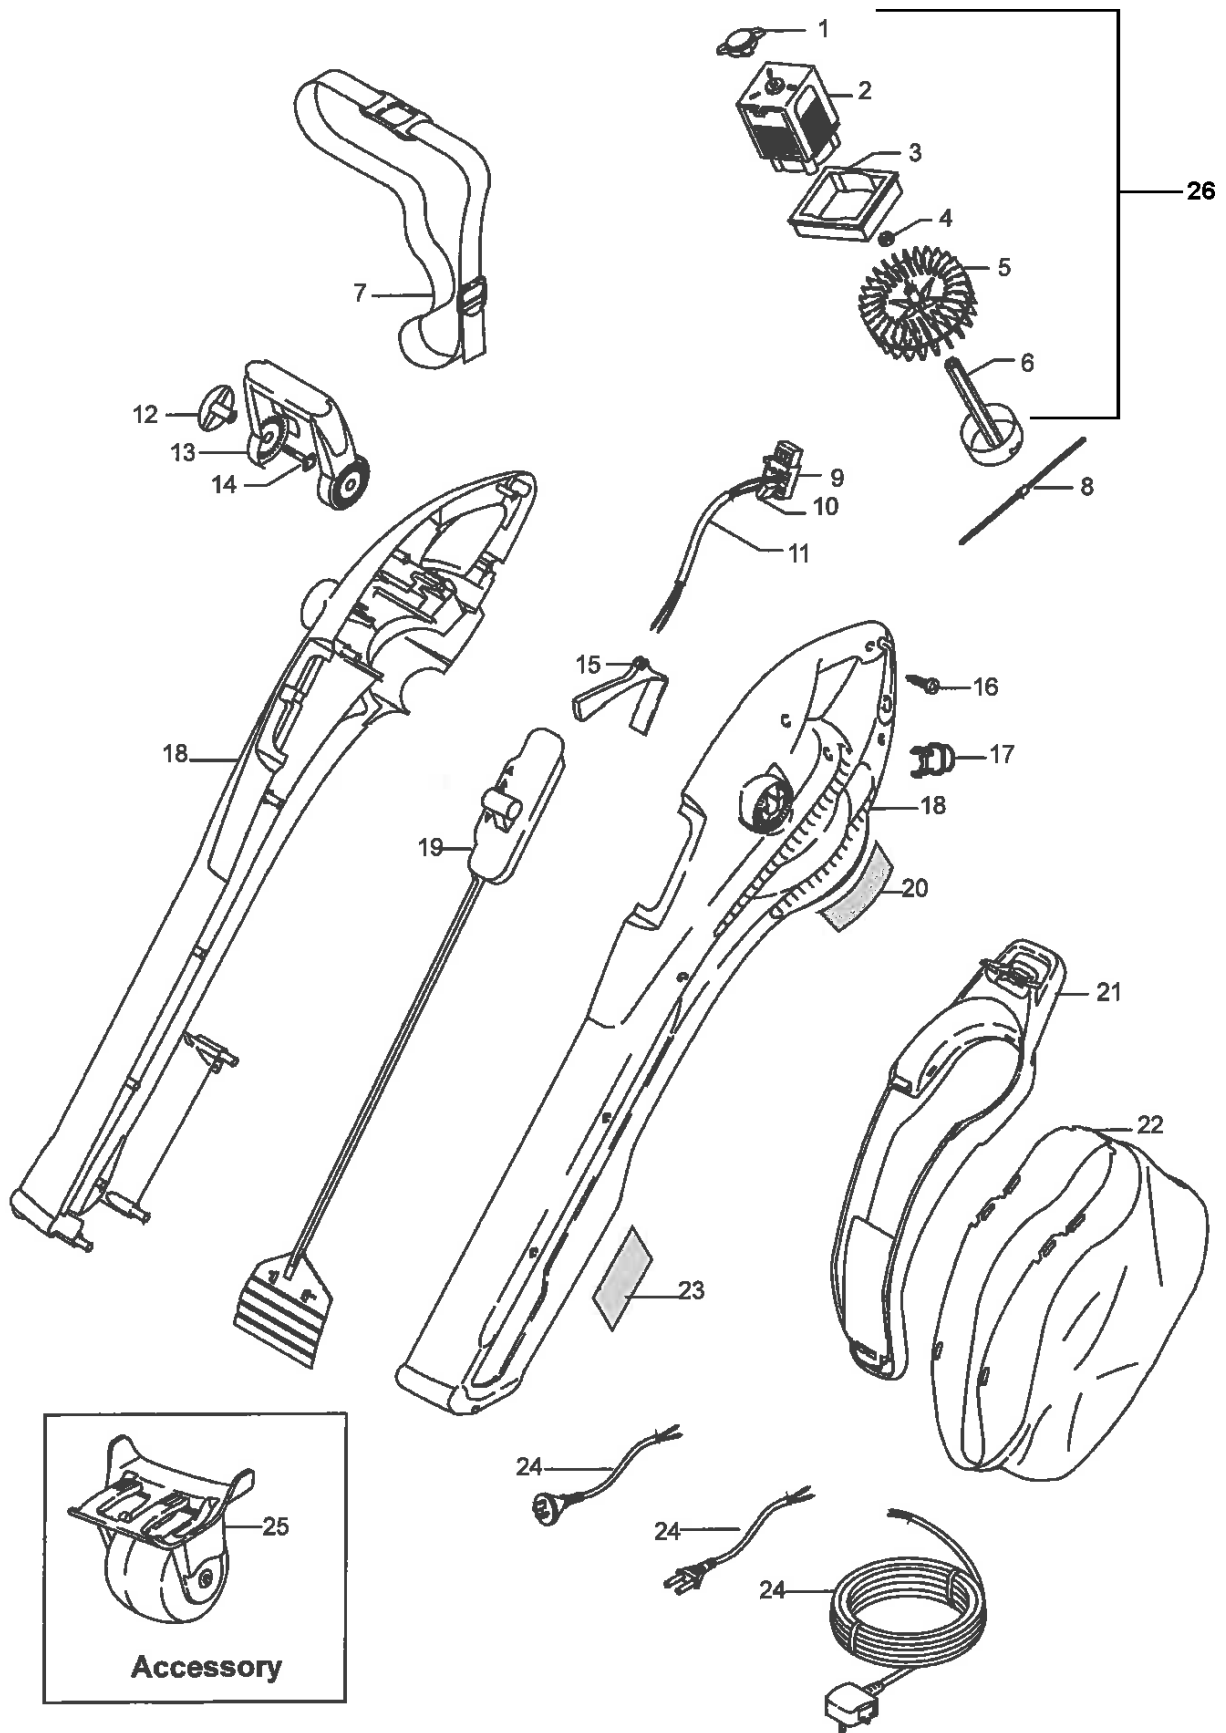

# SPARE PARTS LIST

BLOWERS: ELECTRIC

GardenVac 2700, 967272601, 2018-03

## ASSEMBLY

GardenVac 2700, 967272601, 2018-03

Ref	Part No	Description	Remark	QTY	KIT
7	513 93 66-00	HARNESS	STRAP	1	
8	513 85 93-90	LINES	SHREDDING LINE Pre Pack x 5	1	
9	513 86 09-00	SWITCH	SWITCH	1	
10	514 98 66-00	CAPACITOR	CAPACITOR	1	
11	513 86 04-03	INTERNAL LEAD ASSY,	INTERNAL LEAD ASSY	1	
12	512 75 77-68	WING NUT	WING KNOB	1	
13	511 80 99-68	HANDLE	FRONT HANDLE	1	
14	514 88 59-01	BOLT	BOLT	2	
15	512 80 37-68	ACTUATOR	SWITCH ACTUATOR	1	
16	514 66 72-00	SCREW	SCREW	12	
17	512 77 32-68	PROTECTOR	CORD ANCHOR	1	
18	514 98 41-70	CLAMSHELL	CLAMSHELL KIT	1	
19	510 68 49-68	VALVE MECHANISM	VALVE MECHANISM	1	
20	513 11 73-01	LAB WARNING GEN2 SHRED	WARNING LABEL	1	
21	513 05 87-68	BAG FRAME	BAG FRAME ASSY	1	
22	510 68 48-03	BAG	DEBRIS BAG	1	
23	510 74 69-02	LABEL	MODEL LABEL	1	
24	512 72 51-10	CABLE	MAINS LEAD (UK)	1	
24	514 70 00-03	LEAD	LEAD (CH)	1	
24	514 70 00-40	LEAD	LEAD (EU)	1	
24	511 97 11-00	EXTNSN CABLE MLD PLUG EURO	LEAD ASSY (FR)	1	
24	513 83 30-00	CABLE	LEAD (AUS)	1	
25	511 84 00-80	WHEEL	WHEEL ASSY	1	
26	593 80 84-01	MOTOR KIT	MOTOR & CUTTING ASSY	1	1,2,3,4,5 ,6