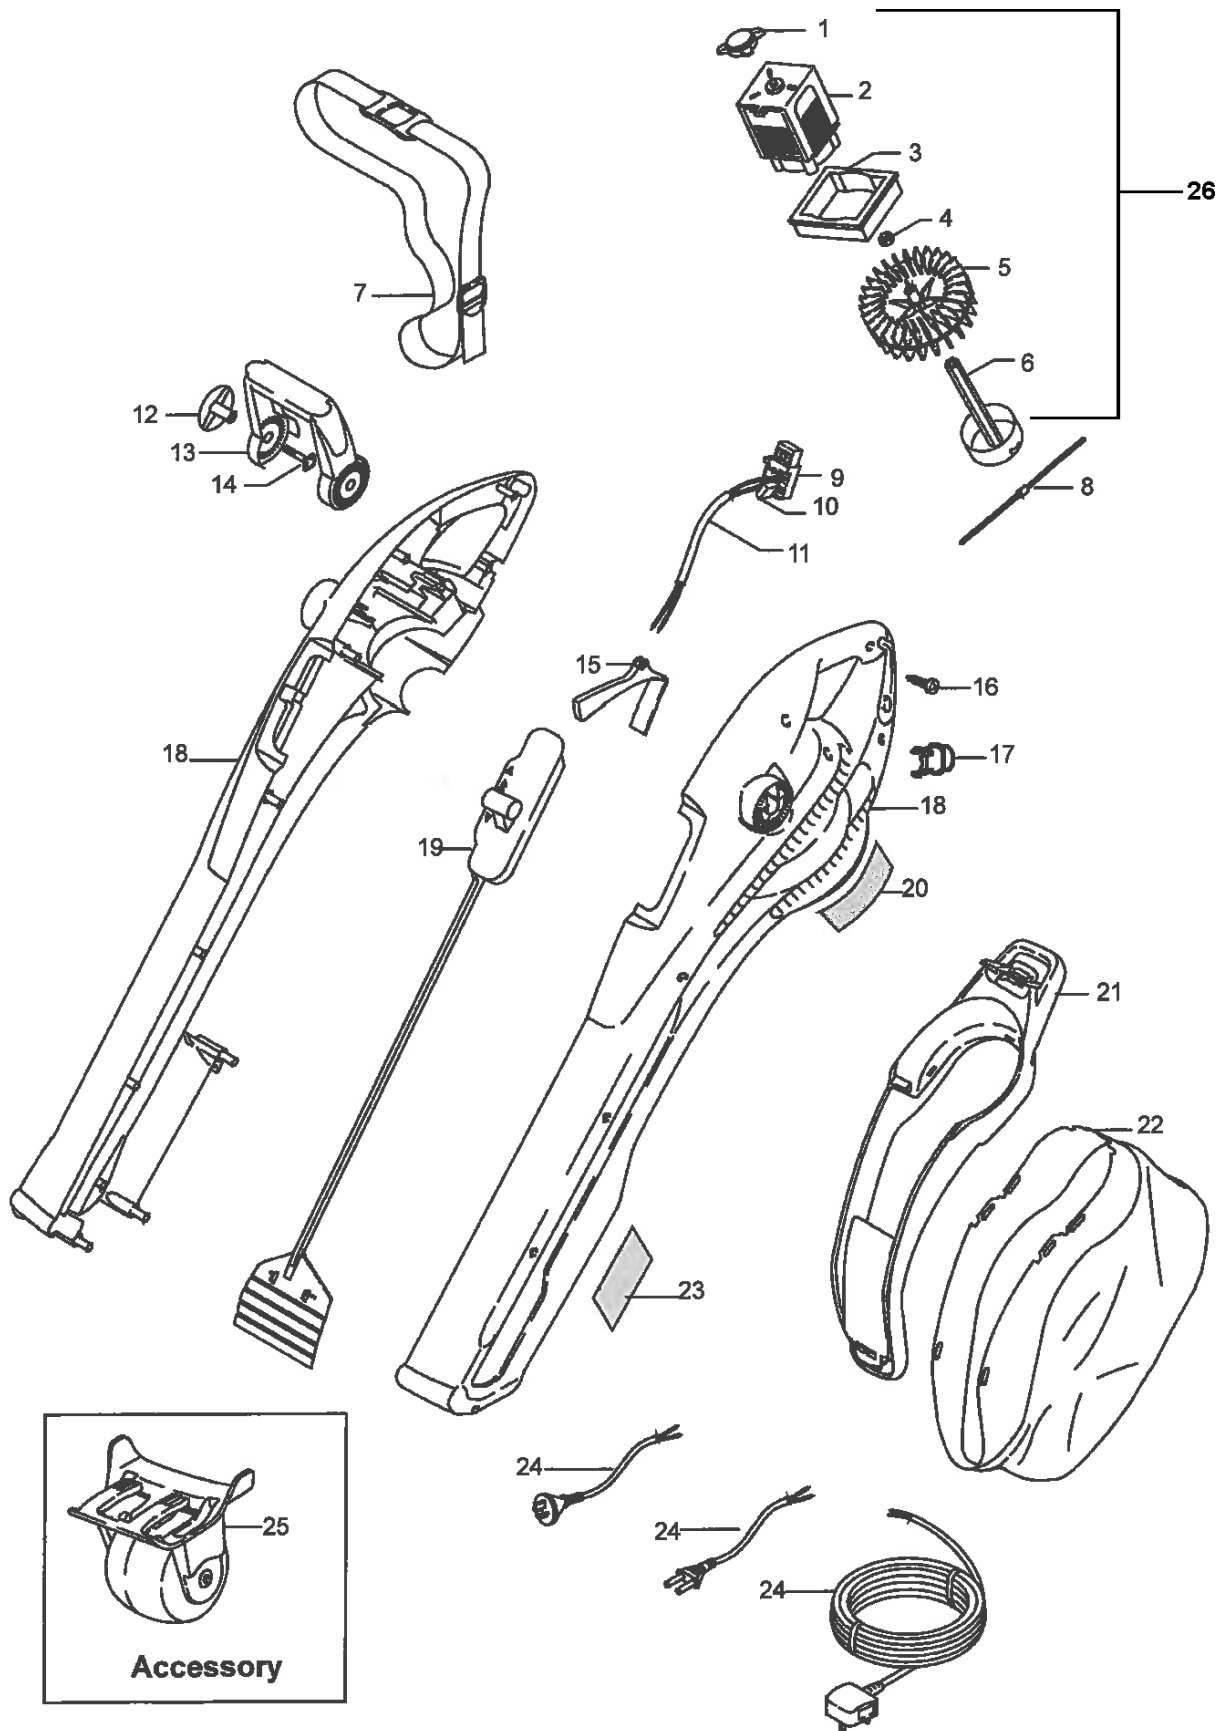

SPARE PARTS LIST

BLOWERS: ELECTRIC

GardenVac 2700, 967272601, 2018-03

ASSEMBLY

GardenVac 2700, 967272601, 2018-03

Ref	Part No	Description	Remark	QTY	KIT
7	513 93 66-00	HARNESS	STRAP	1	
8	513 85 93-90	LINES	SHREDDING LINE Pre Pack x 5	1	
9	513 86 09-00	SWITCH	SWITCH	1	
10	514 98 66-00	CAPACITOR	CAPACITOR	1	
11	513 86 04-03	INTERNAL LEAD ASSY,	INTERNAL LEAD ASSY	1	
12	512 75 77-68	WING NUT	WING KNOB	1	
13	511 80 99-68	HANDLE	FRONT HANDLE	1	
14	514 88 59-01	BOLT	BOLT	2	
15	512 80 37-68	ACTUATOR	SWITCH ACTUATOR	1	
16	514 66 72-00	SCREW	SCREW	12	
17	512 77 32-68	PROTECTOR	CORD ANCHOR	1	
18	514 98 41-70	CLAMSHELL	CLAMSHELL KIT	1	
19	510 68 49-68	VALVE MECHANISM	VALVE MECHANISM	1	
20	513 11 73-01	LAB WARNING GEN2 SHRED	WARNING LABEL	1	
21	510 68 48-03	BAG	BAG FRAME ASSY	1	
22	510 68 48-03	BAG	DEBRIS BAG	1	
23	510 74 69-02	LABEL	MODEL LABEL	1	
24	512 72 51-10	CABLE	MAINS LEAD (UK)	1	
24	514 70 00-03	LEAD	LEAD (CH)	1	
24	514 70 00-40	LEAD	LEAD (EU)	1	
24	511 97 11-00	EXTNSN CABLE MLD PLUG EURO	LEAD ASSY (FR)	1	
24	513 83 30-00	CABLE	LEAD (AUS)	1	
25	511 84 00-80	WHEEL	WHEEL ASSY	1	
26	593 80 84-01	MOTOR KIT	MOTOR & CUTTING ASSY	1	1,2,3,4,5 ,6